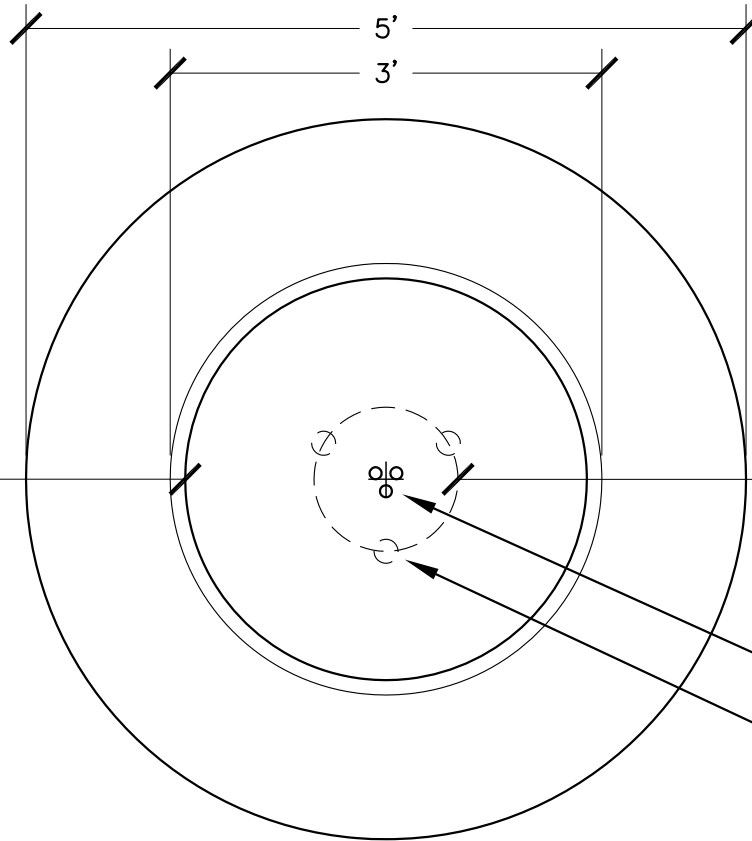

OPENING IS 33 1/2" DIAM.

R6"

1" DIAM. WEEP - TYP. OF 3

INDICATES SUPPORT LEG
PATTERN / SPACING

PLAN VIEW

ELEVATION

SUPPORT LEG - TYP. OF 3

Robinson Iron

5FT IMMOVABLE POT

www.robinsoniron.com 1-800-824-2157